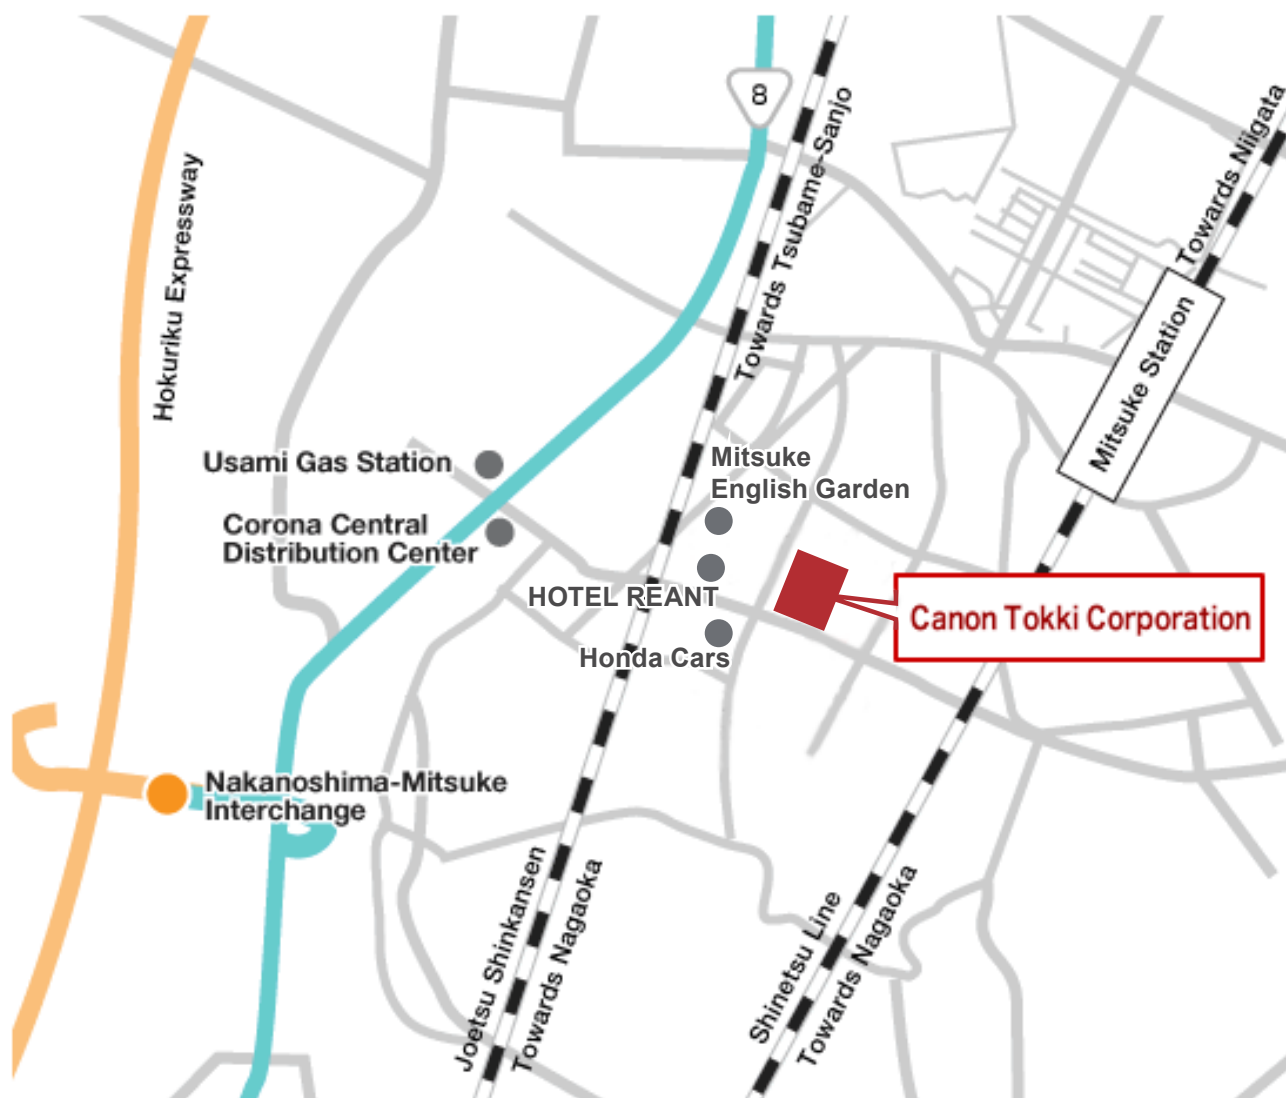

Head Office, Mitsuke Plant and R&D Center

Access	Train	Approximately 20 minutes on foot from Mitsuke Station on the JR Shin-etsu Line, or five minutes by taxi
	Car	Take the Hokuriku Expressway Nakanoshima-Mitsuke Interchange (National Route 8) and turn right at the Corona Central Distribution Center. The Mitsuke Factory is approximately three minutes from the Nakanoshima-Mitsuke Interchange.
Address	10-1 Shinko-cho, Mitsuke-shi, Niigata, 954-0076, Japan	
Telephone	+81-258-61-5050 (Main #)	