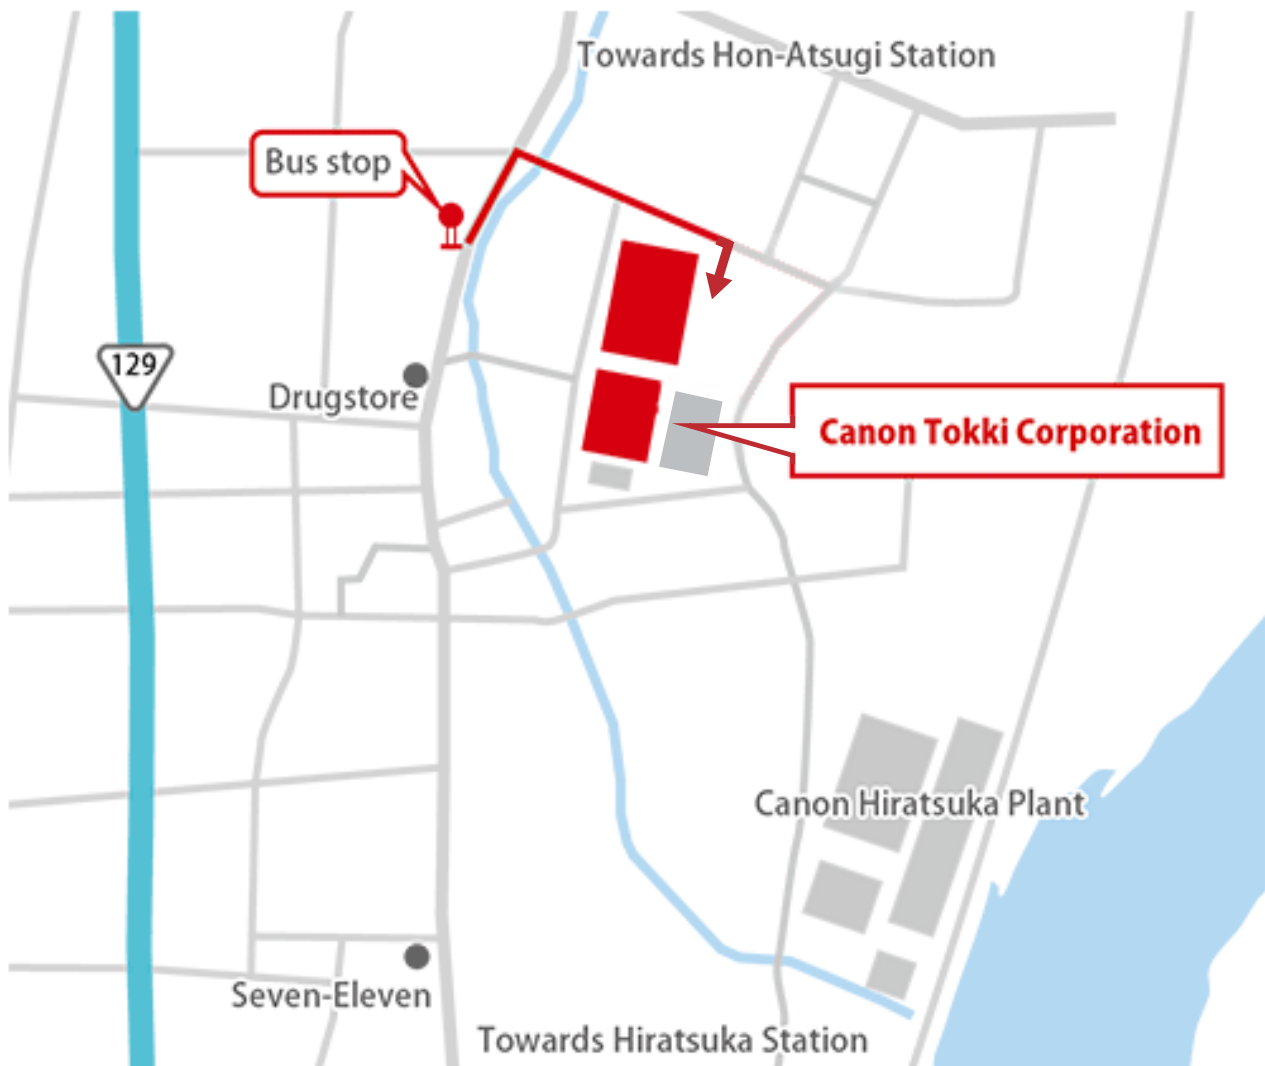

Hiratsuka Plant

Access	Train	For Hon-Atsugi	5 minutes walk from Yanaginouchi Bus Stop. Yanaginouchi Bus Stop (Kanagawa Chuo Kotsu Bus) ← 25 minutes by bus → Hon-Atsugi (Odakyu Line)
		For Hiratsuka	5 minutes walk from Yanaginouchi Bus Stop. Yanaginouchi Bus Stop (Kanagawa Chuo Kotsu Bus) ← 20 minutes by bus → Hiratsuka (JR Line)
	Car	About 15 minutes from Tomei Expressway "Atsugi Interchange" to the Hiratsuka area	
Address	3-7-1, Okami, Hiratsuka-shi, Kanagawa 254-0012, Japan		
Telephone	+81-463-53-8880		